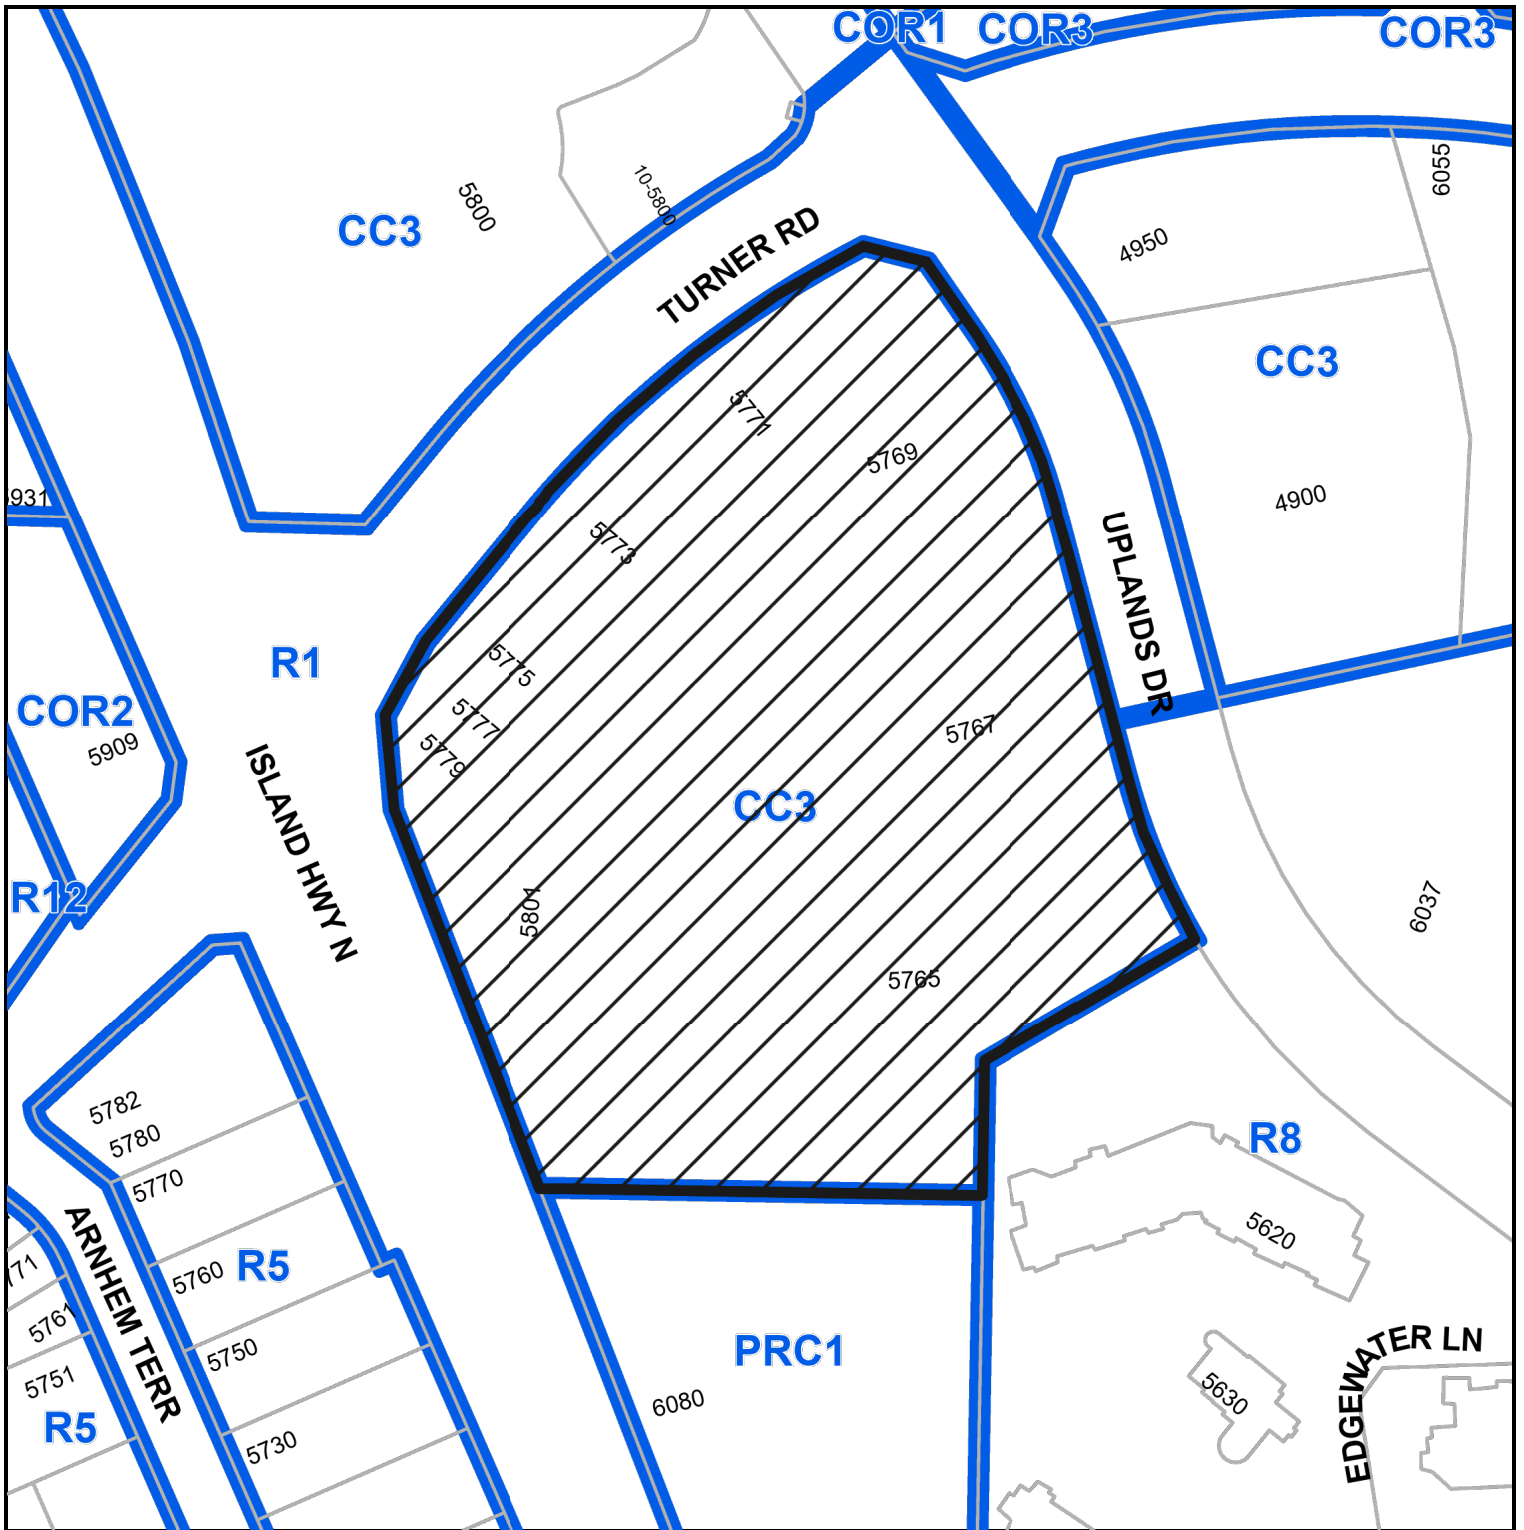

SUBJECT PROPERTY MAP

3-5765 Turner Road